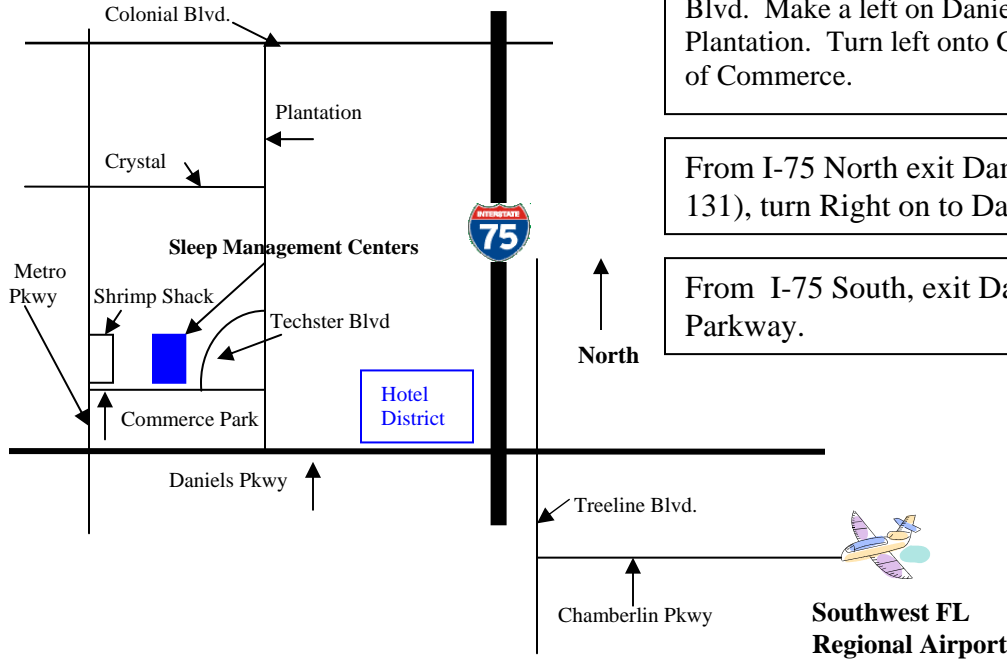

The Florida Sleep School is located within Sleep Management Centers, LLC between Metro Parkway and Plantation. From Daniels Parkway go North on Metro Parkway, turn right on to Commerce Park (at the Shrimp Shack). Turn left into Daniels: Metro Park of Commerce (before Techster Blvd.). Sleep Management Centers, LLC is the first building on the right.

From the Southwest Florida Airport, make a right on Treeline Blvd, East to Daniels Blvd. Make a left on Daniels. About 1 mile down you will make a right on to Plantation. Turn left onto Commerce Park. Then turn right into Daniels: Metro Park of Commerce.

From I-75 North exit Daniels Parkway and Southwest Regional Airport (exit 131), turn Right on to Daniels Parkway.

From I-75 South, exit Daniels Parkway (Exit 131), turn Left on to Daniels Parkway.